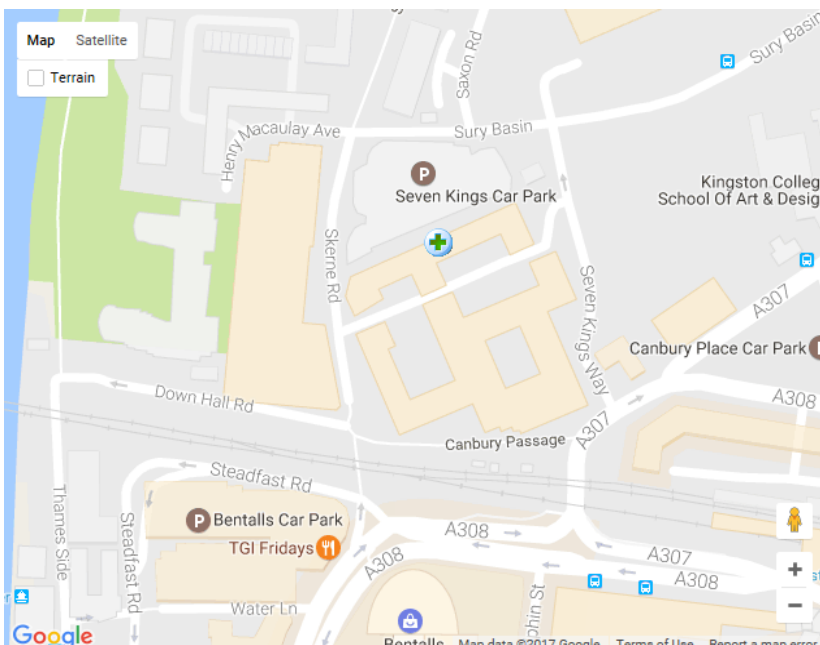

**Directions to:**

Kingston Health Centre

10 Skerne Road

Kingston upon Thames

Surrey

KT2 5AD

Weekend Telephone number: 020 3841 9942

Weekday Telephone number: No contact number for patients during the week. All bookings by the patients practice.

Kingston Health Centre is situated opposite the new Doubletree Hilton

And

Next to Seven Kings Car Park

If patients are walking from Kingston town centre they need to walk past Bentalls car park and TGI Fridays head under the pedestrian “patterned” railway bridge and we are in the building opposite Doubletree Hilton. If you reach Seven Kings car park you have walked too far.

Parking is available in Seven Kings car park at £1.00 per hour