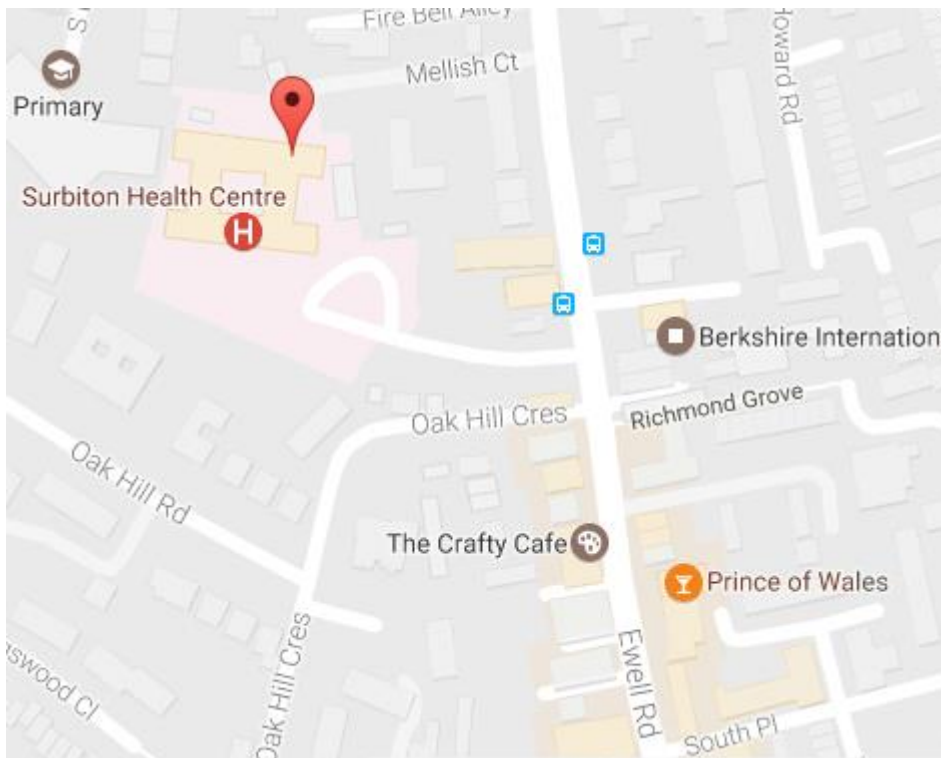

Directions to:

Surbiton Health Centre (SHC)

Ewell Road

Surbiton

Surrey

KT6 6EZ

Weekend Telephone number: 020 3841 9942

Weekday Telephone number: No contact number for patients during the week. All bookings must go via the patient's practice.

Surbiton Health Centre is situated on Ewell Road, Surbiton

If coming from Tolworth - SHC is situated on the left hand side before you reach the fire station and library.

If coming from Kingston or Surbiton - SHC is situated on the right hand side after the fire station and library just before the traffic lights.